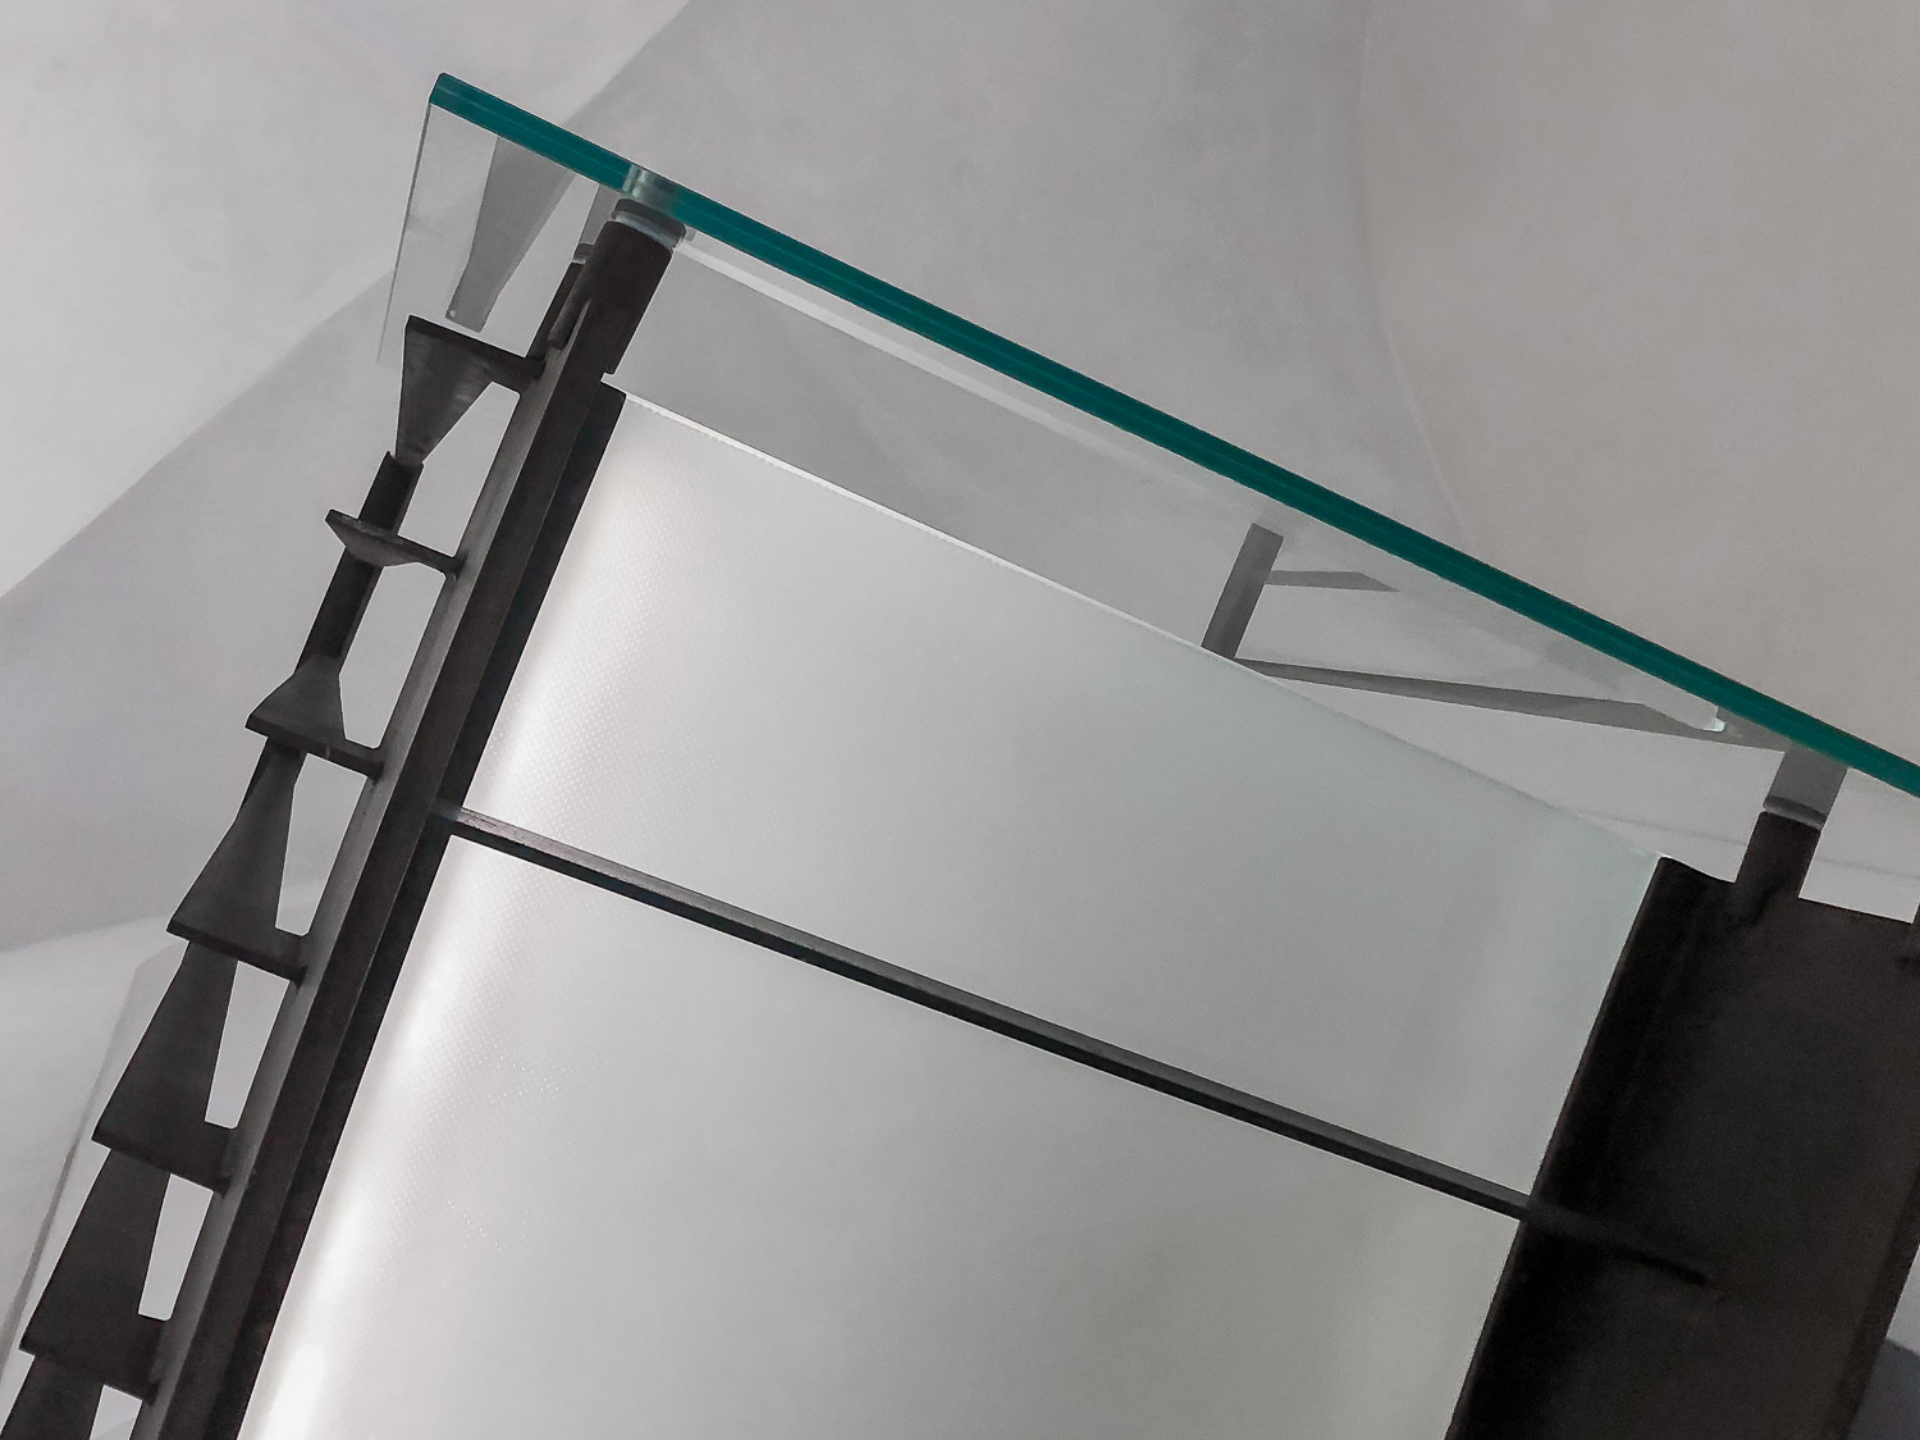

OmniDecor[®]
GLASS DESIGN

The image features a background of lush green bamboo leaves, some in sharp focus and others blurred, creating a sense of depth and natural texture. The lighting is soft and diffused, highlighting the vibrant green of the foliage. In the center of the image, the text "DecorFlou" is displayed in a clean, white, sans-serif font. The text is positioned between two thin, vertical white lines that extend from the top to the bottom of the frame, framing the central text.

DecorFlou

DecorOpal

Collection FUSION
Composition L 160 cm
Colour flutes bronzo/ bronzo/ dark bronze
Design Bizzarri

P5

P3

A close-up photograph of a person's foot wearing a black sneaker with white laces and a white sole. The foot is positioned on a white perforated metal floor. The person is wearing a black sock. The text "DecorTexture" is overlaid in the center of the image.

DecorTexture

Manifesta
The Stan
00-0
1722

DecorFlou Design

OmnDecor

A modern bathroom interior featuring a marble bathtub, a window with a view of trees, a shower with a rain showerhead, and a vanity with a marble countertop. The word "Customization" is overlaid in the center.